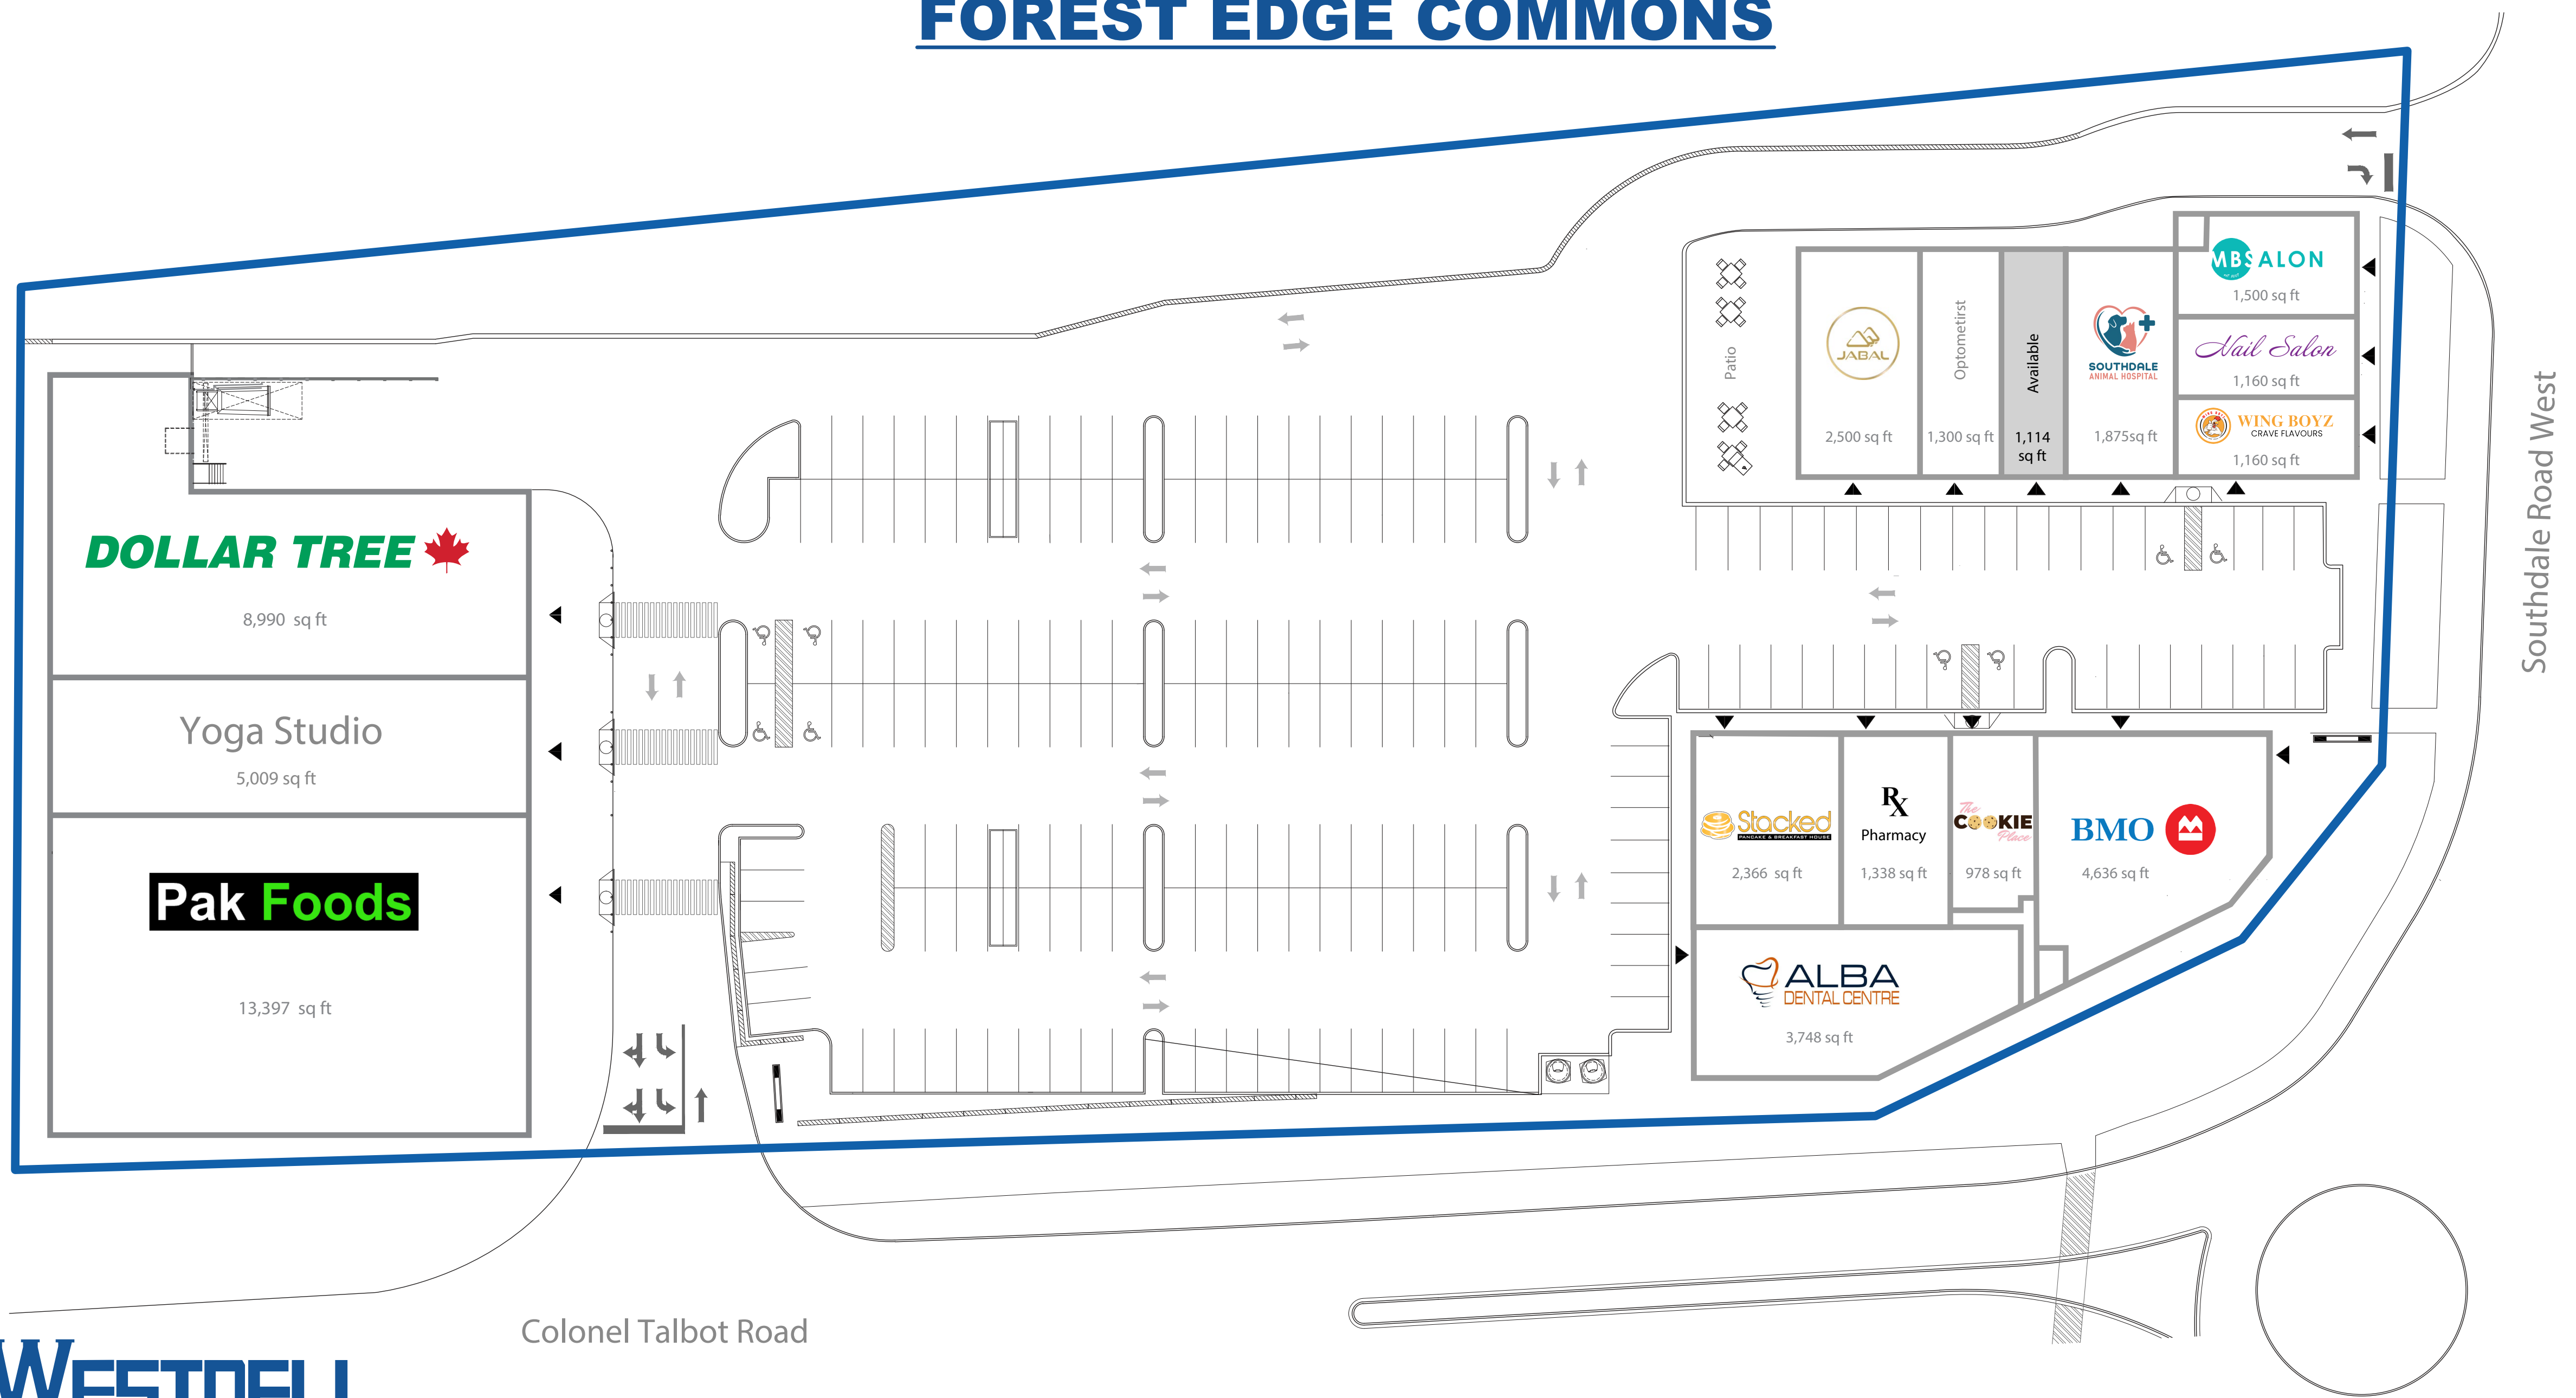

FOREST EDGE COMMONS

Colonel Talbot Road

Southdale Road West