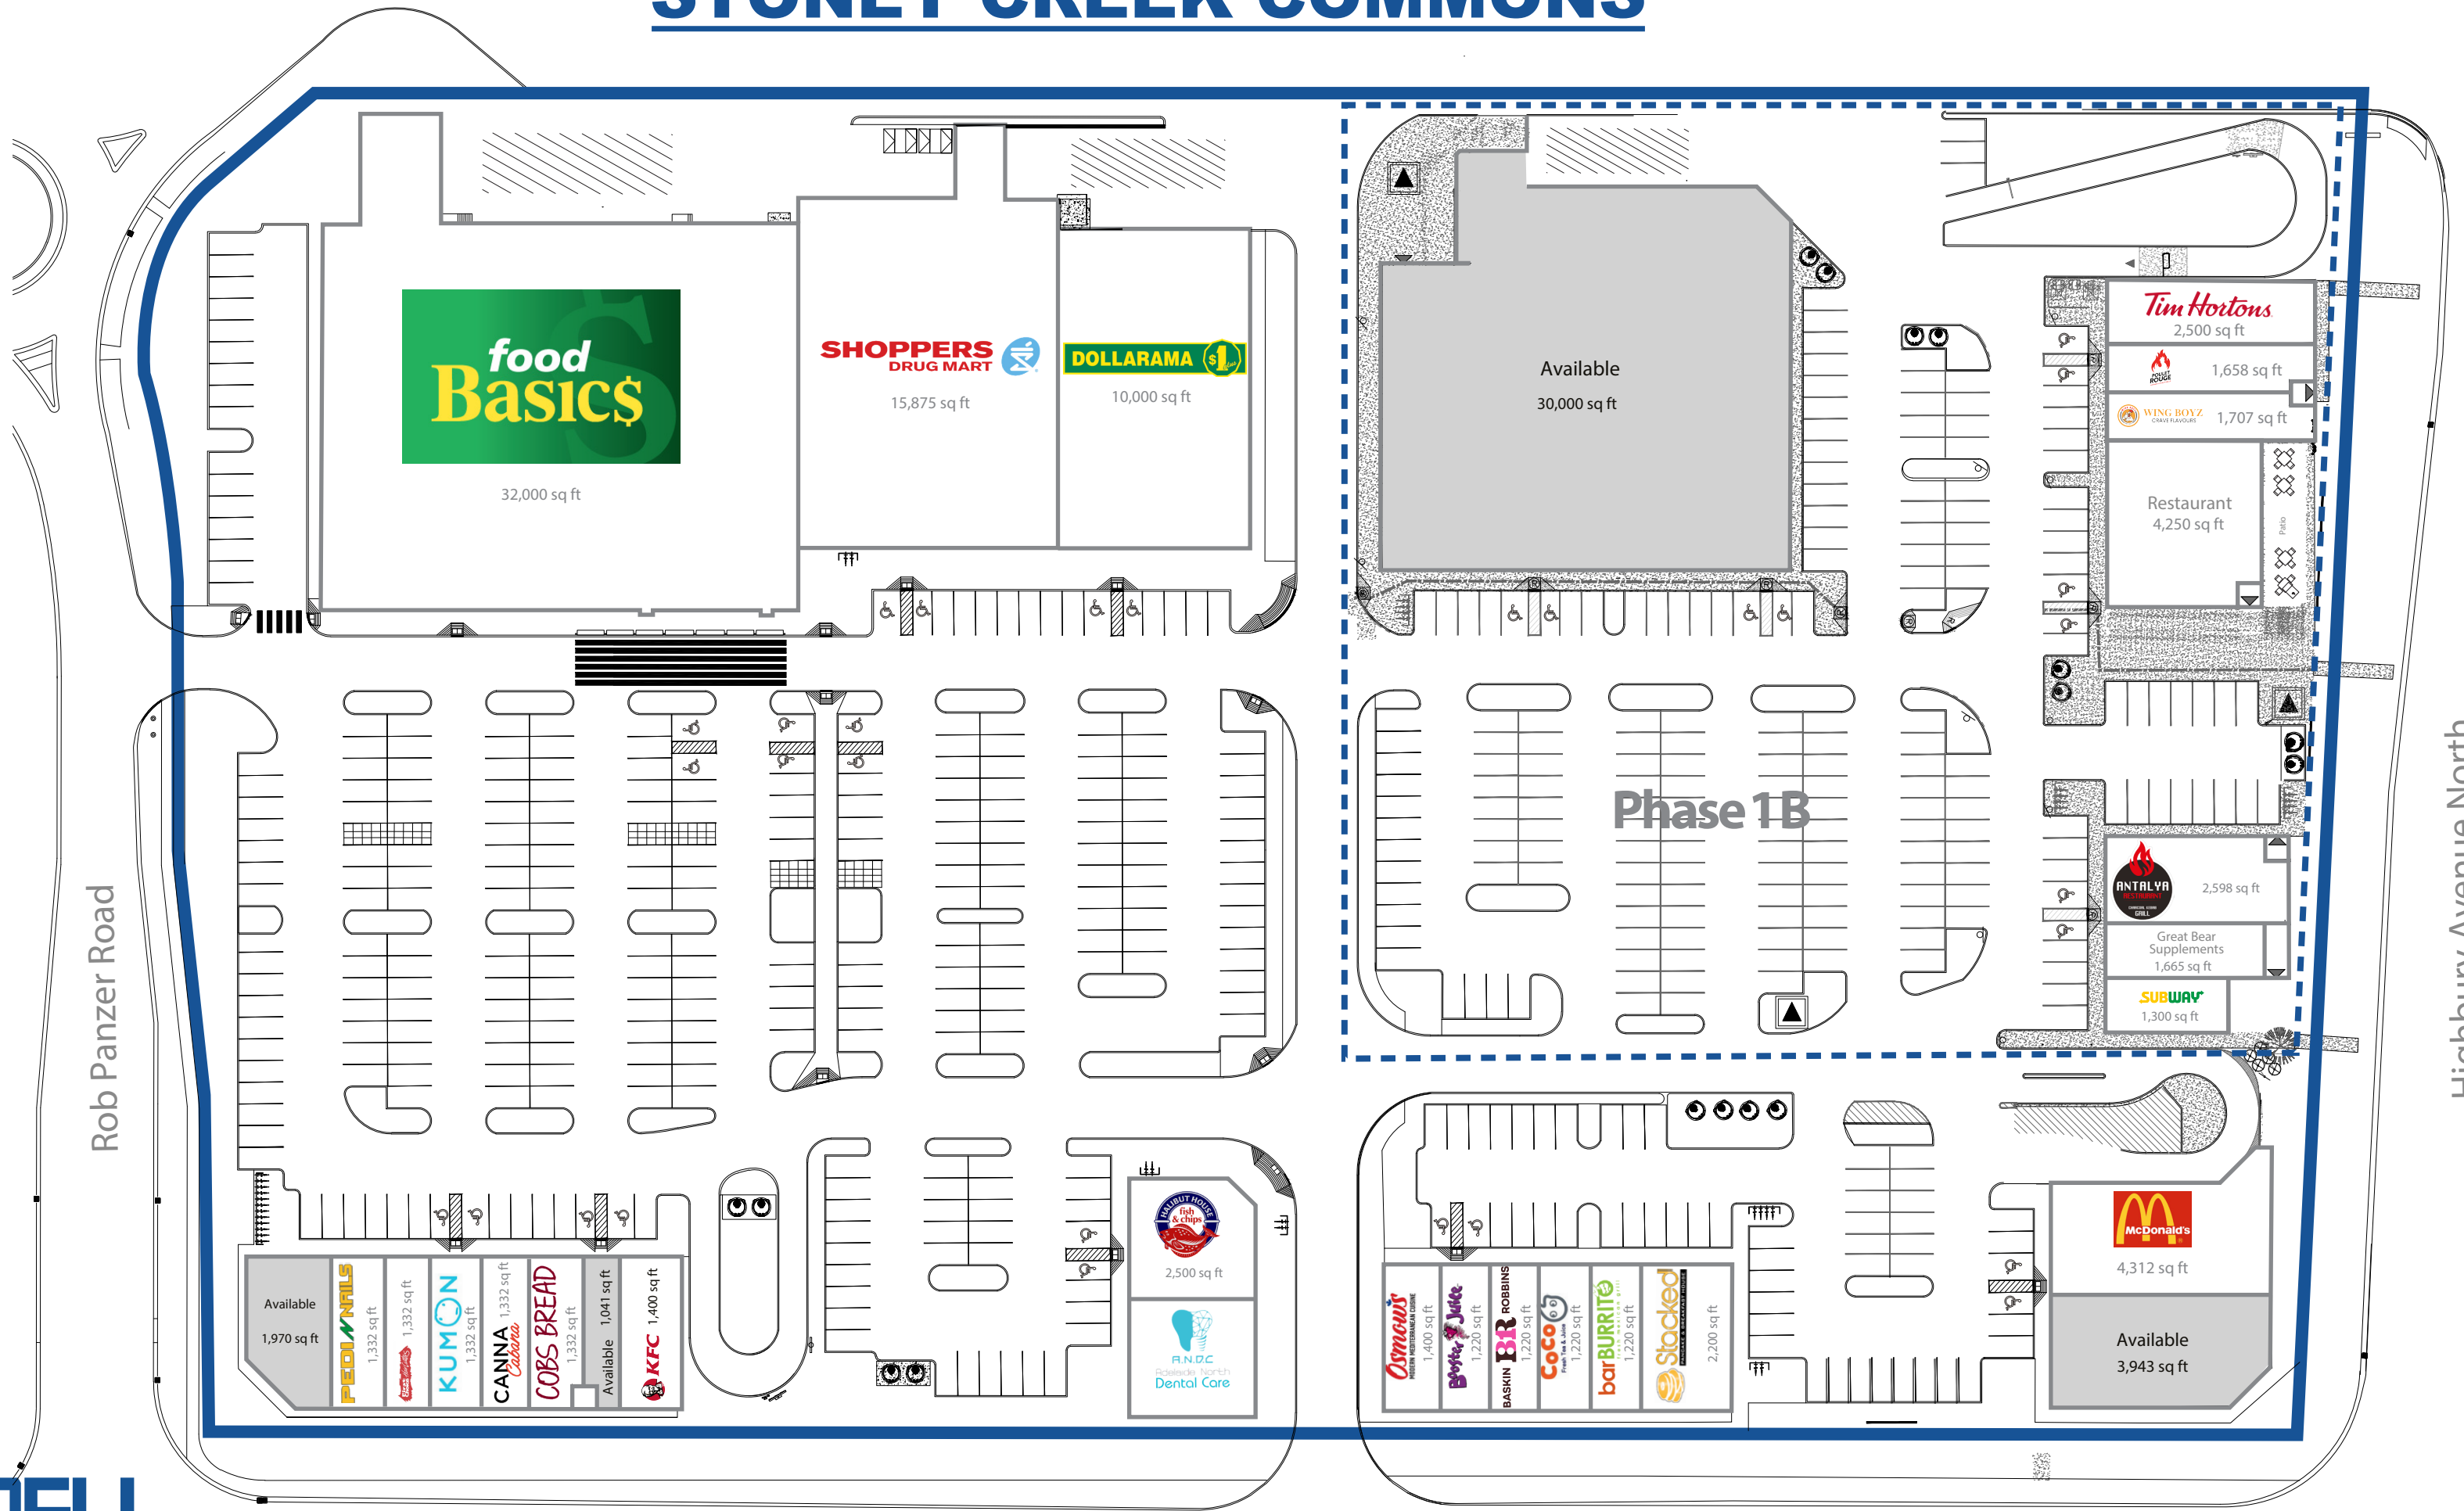

STONE CREEK COMMONS

Rob Panzer Road

Highbury Avenue North

Fanshawe Park Road East

For leasing inquires please contact us.

1300 Fanshawe Park Rd E. London, ON

info@westdellcorp.com | 519.850.0000 Ext. 208

STONE CREEK COMMONS