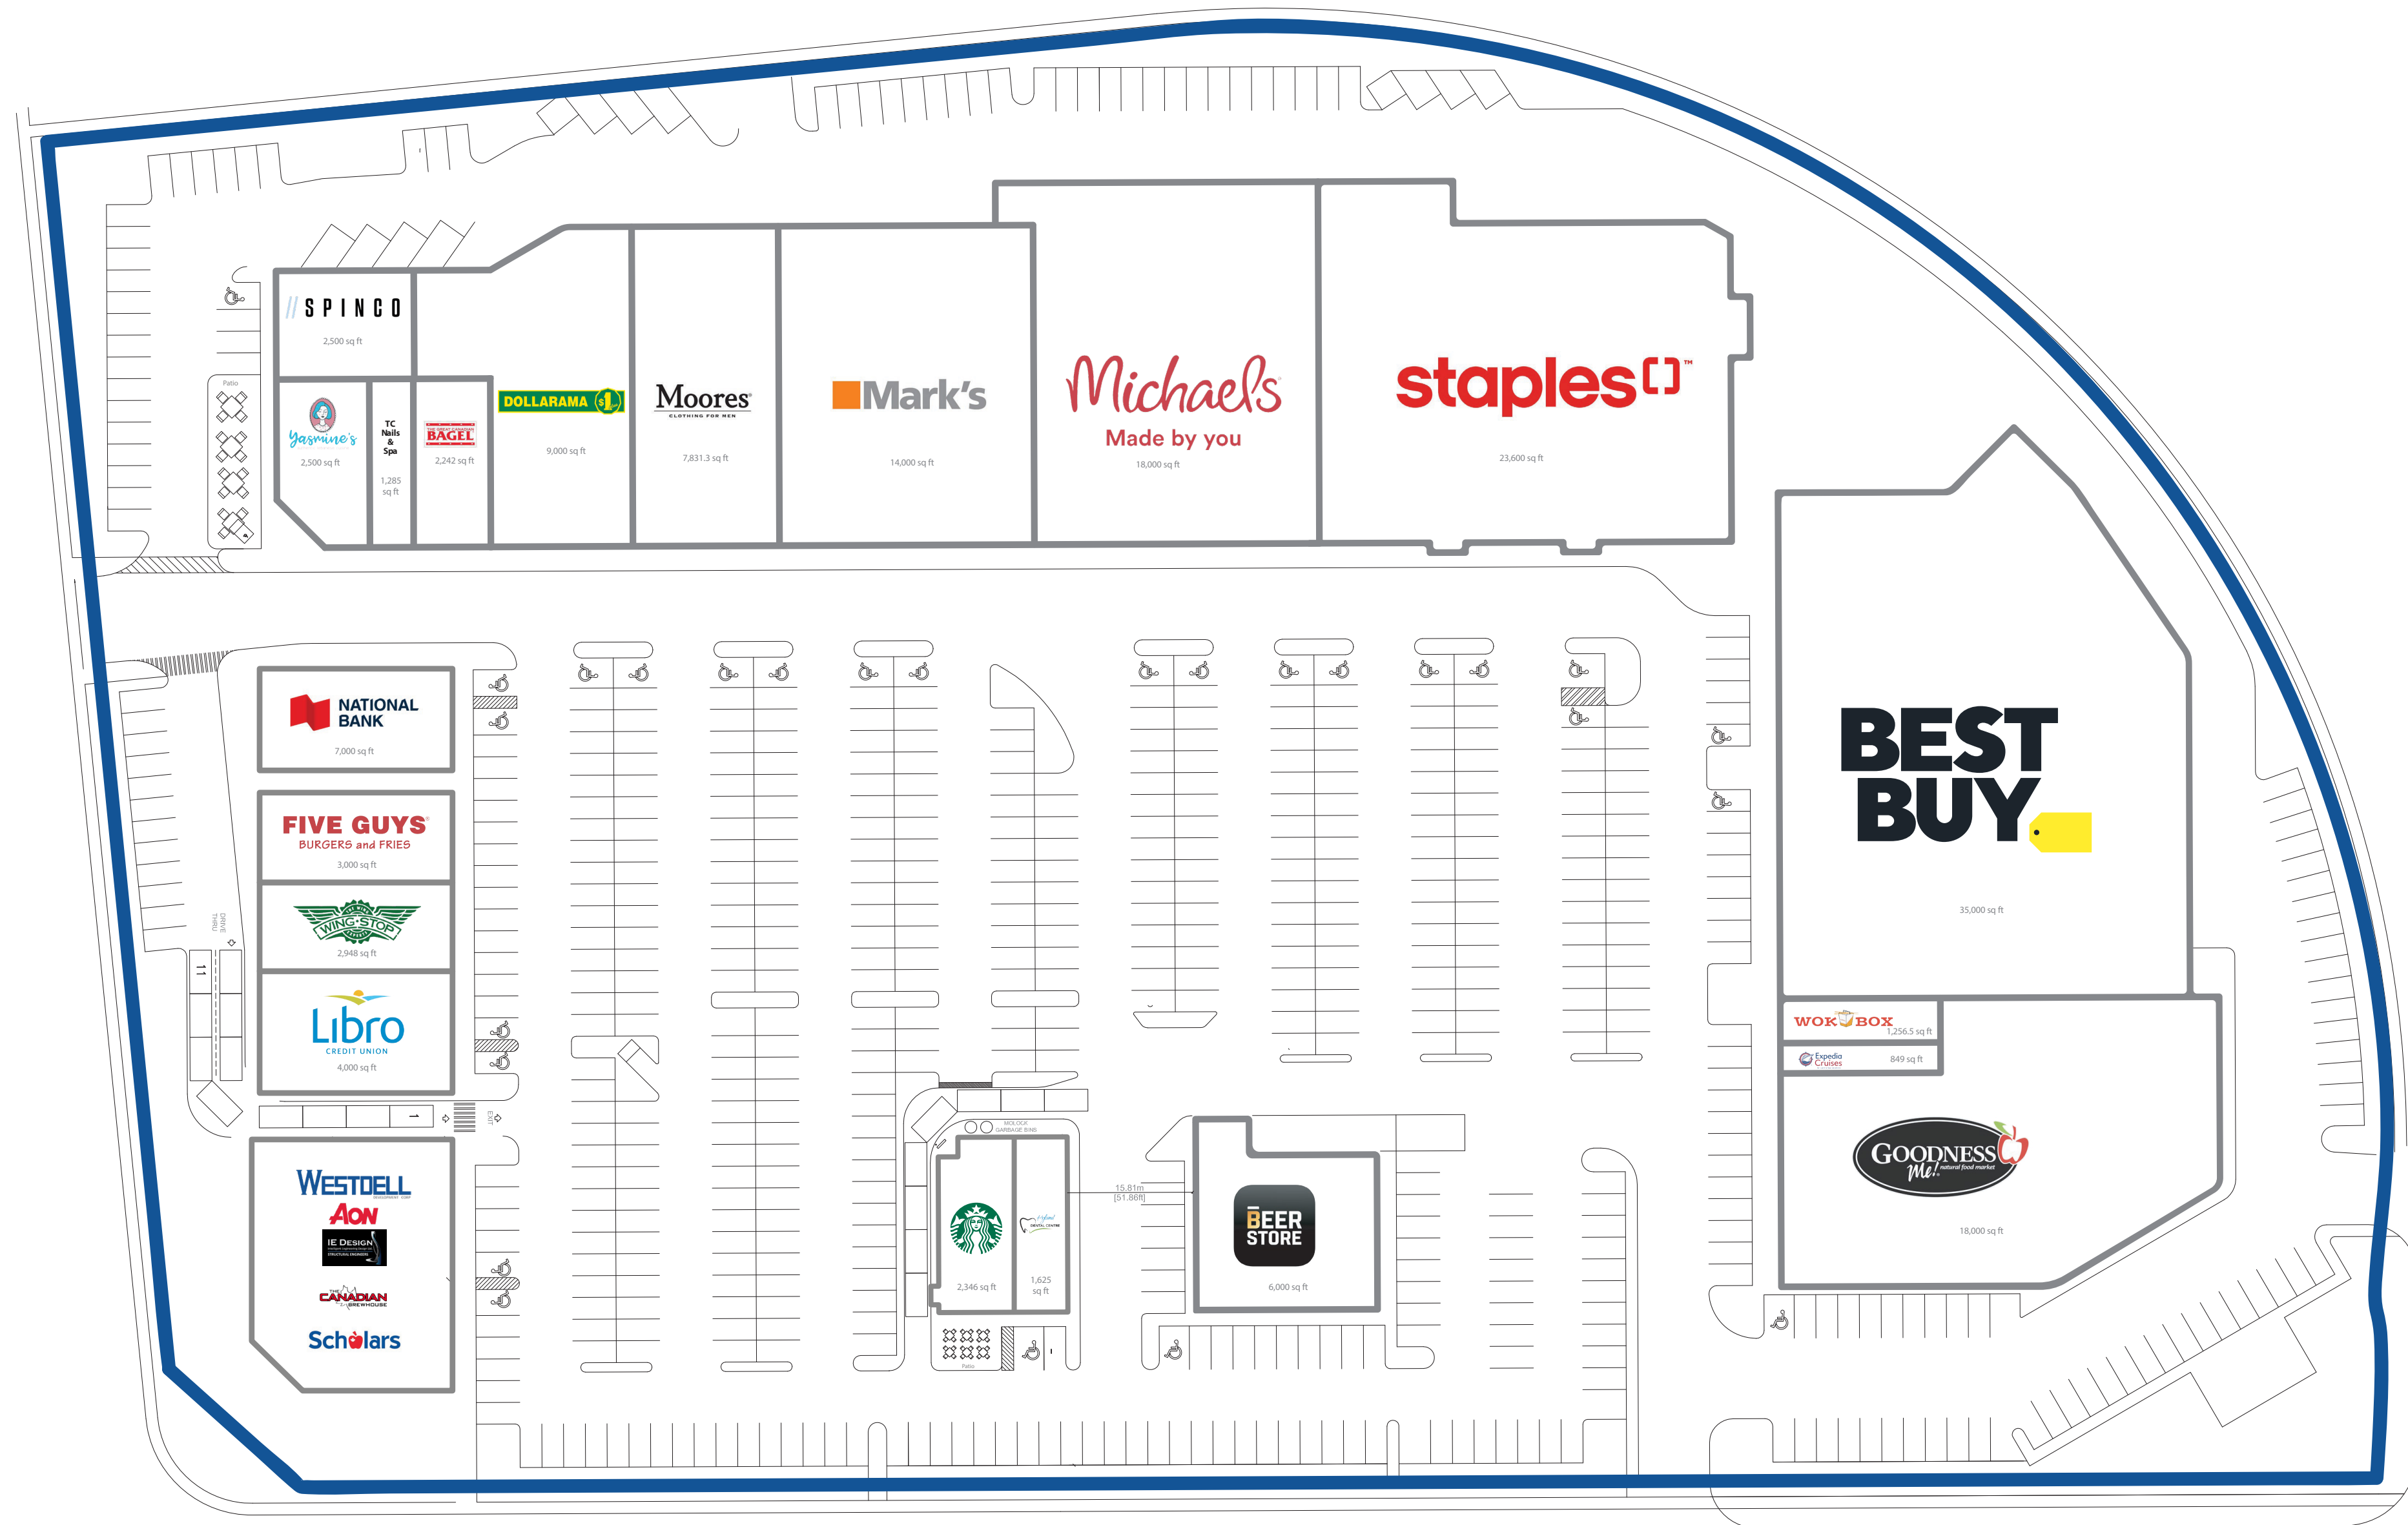

RICHMOND HYLAND CENTRE

Fanshawe Park Road W

Richmond Street

For leasing inquires please contact us.

1701 Richmond St, London, ON

info@westdellcorp.com

| 519.850.0000 Ext.208