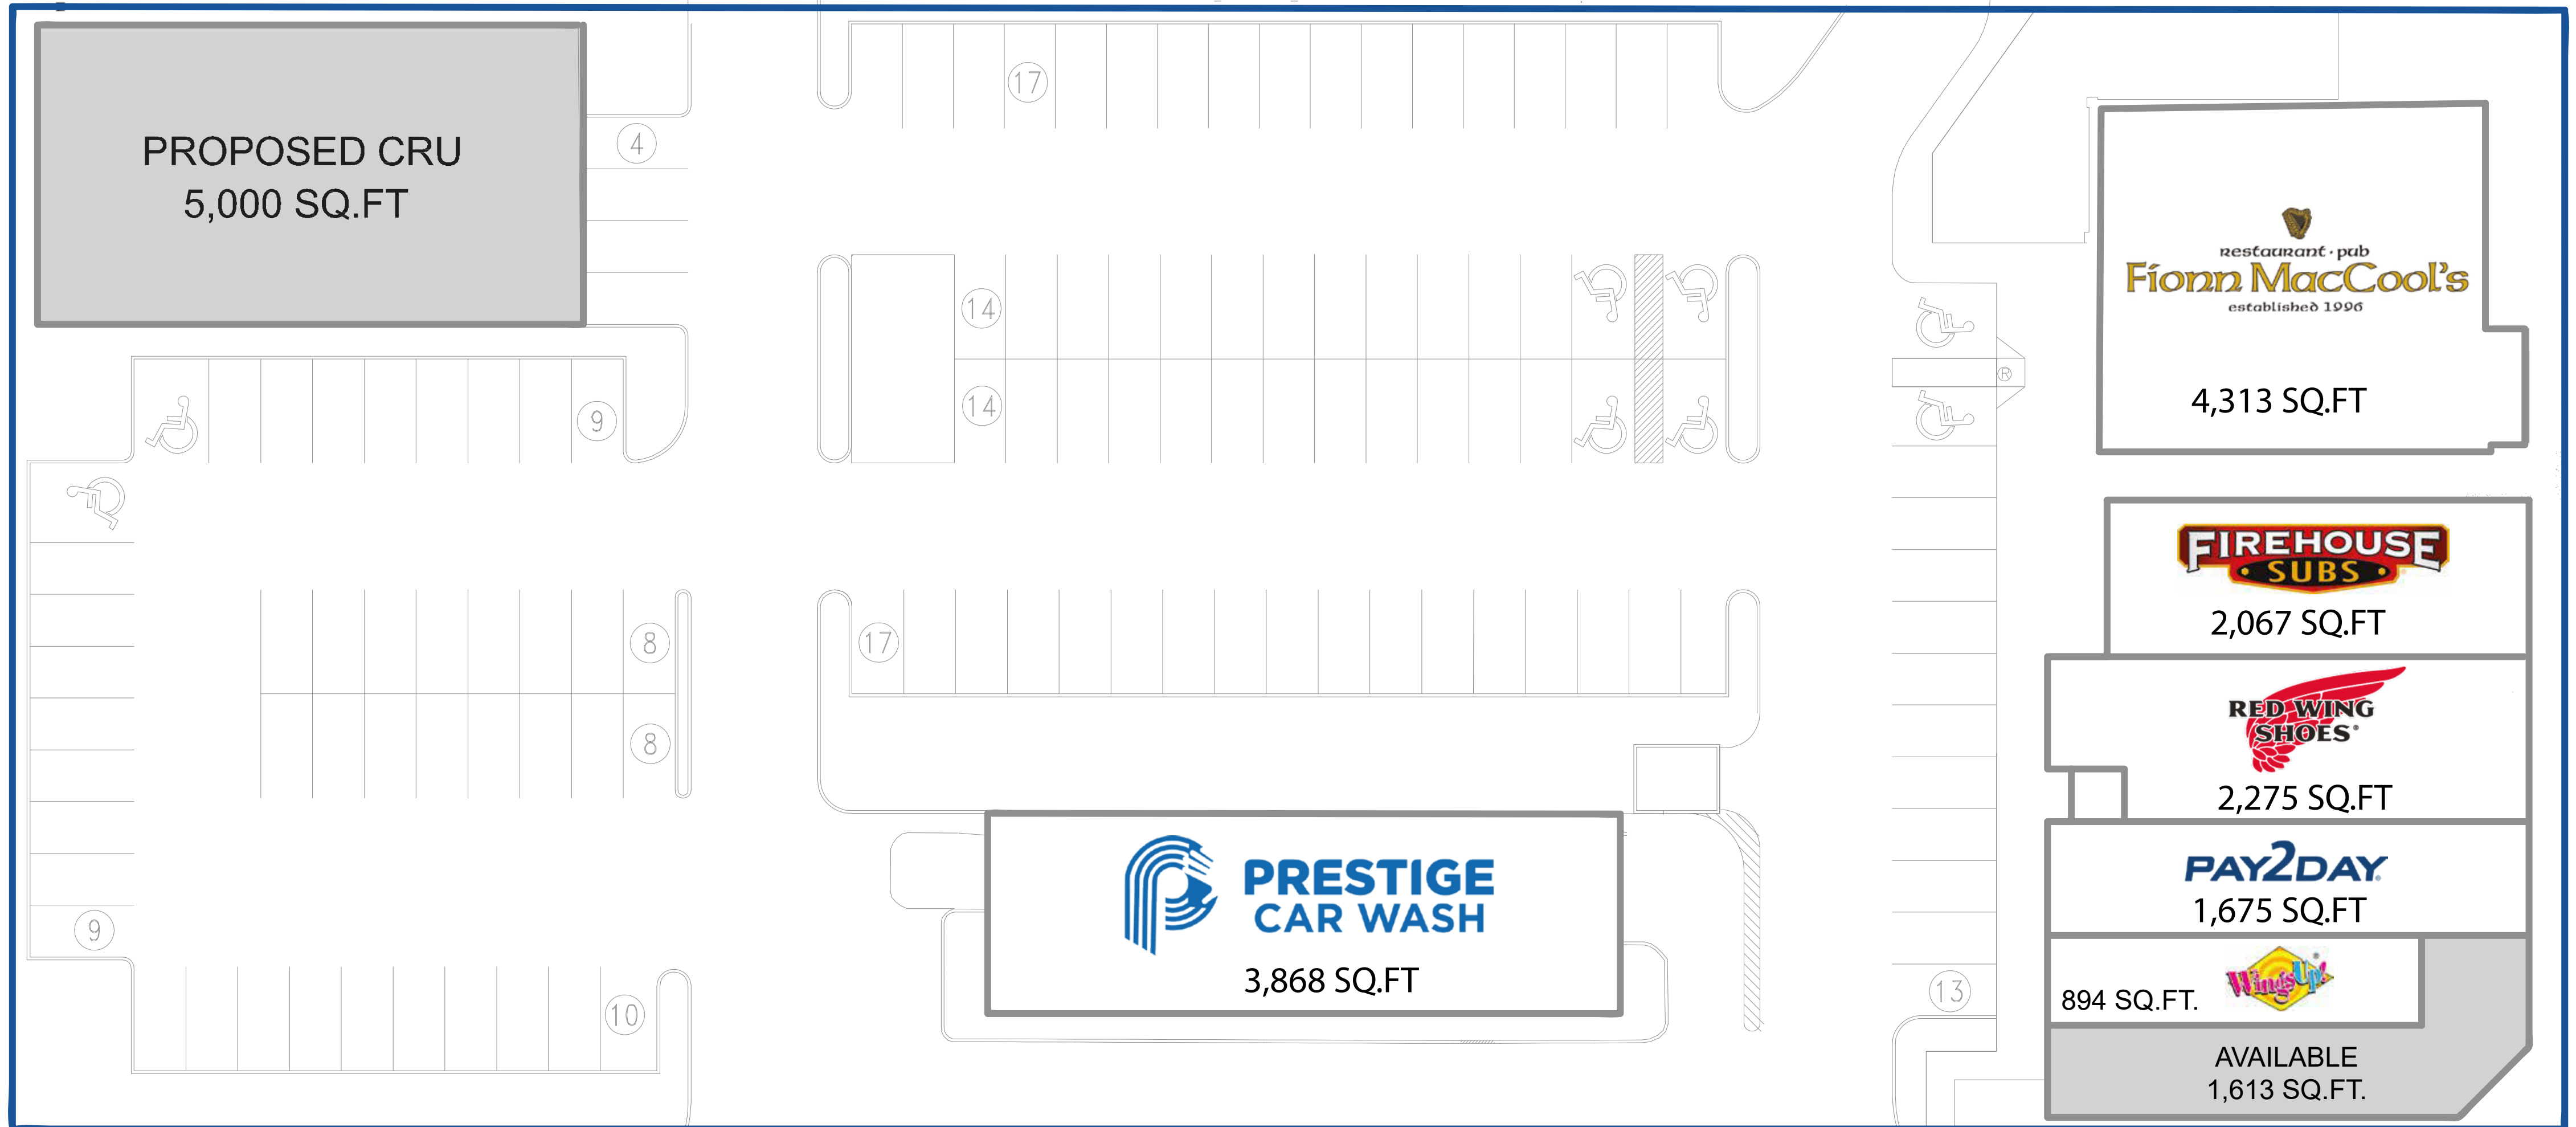

# WELLINGTON HARLECH CENTRE

MONTGOMERY ROAD

WELLINGTON ROAD

HARLECH GATE

For leasing inquiries please contact us

875 Wellington Road, London, ON

[info@westdellcorp.com](mailto:info@westdellcorp.com)

| 519.850.0000 Ext 208