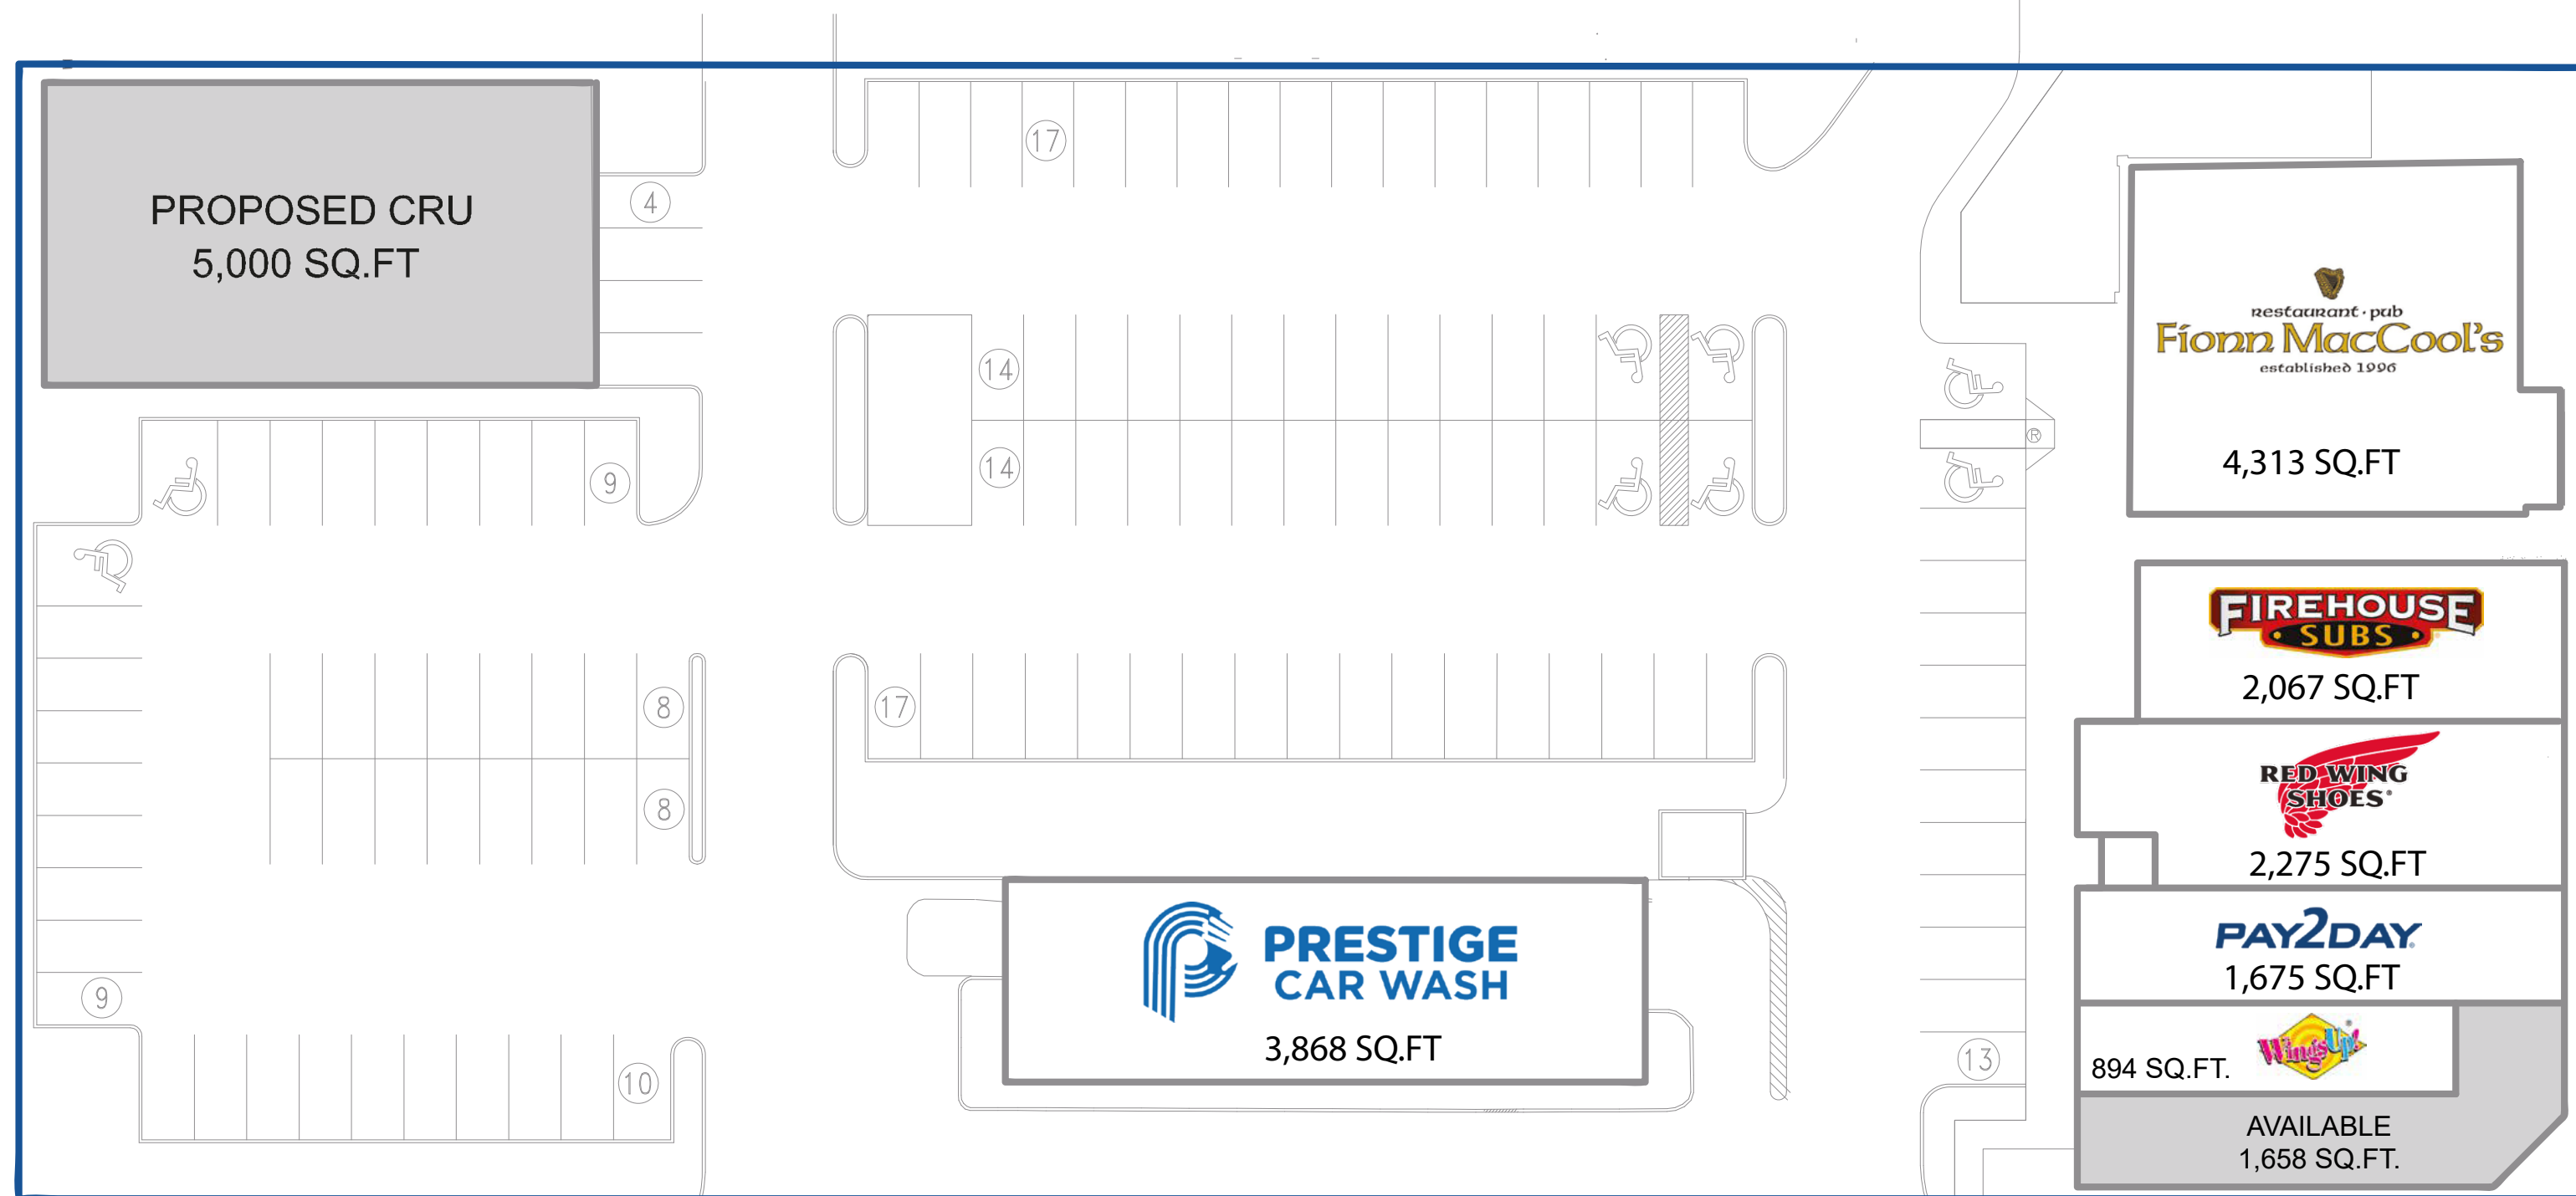

Wellington Harlech Centre

875 Wellington St. London, ON

WELLINGTON HARLECH CENTRE

MONTGOMERY ROAD

HARLECH GATE

WELLINGTON ROAD

For leasing inquires please contact us