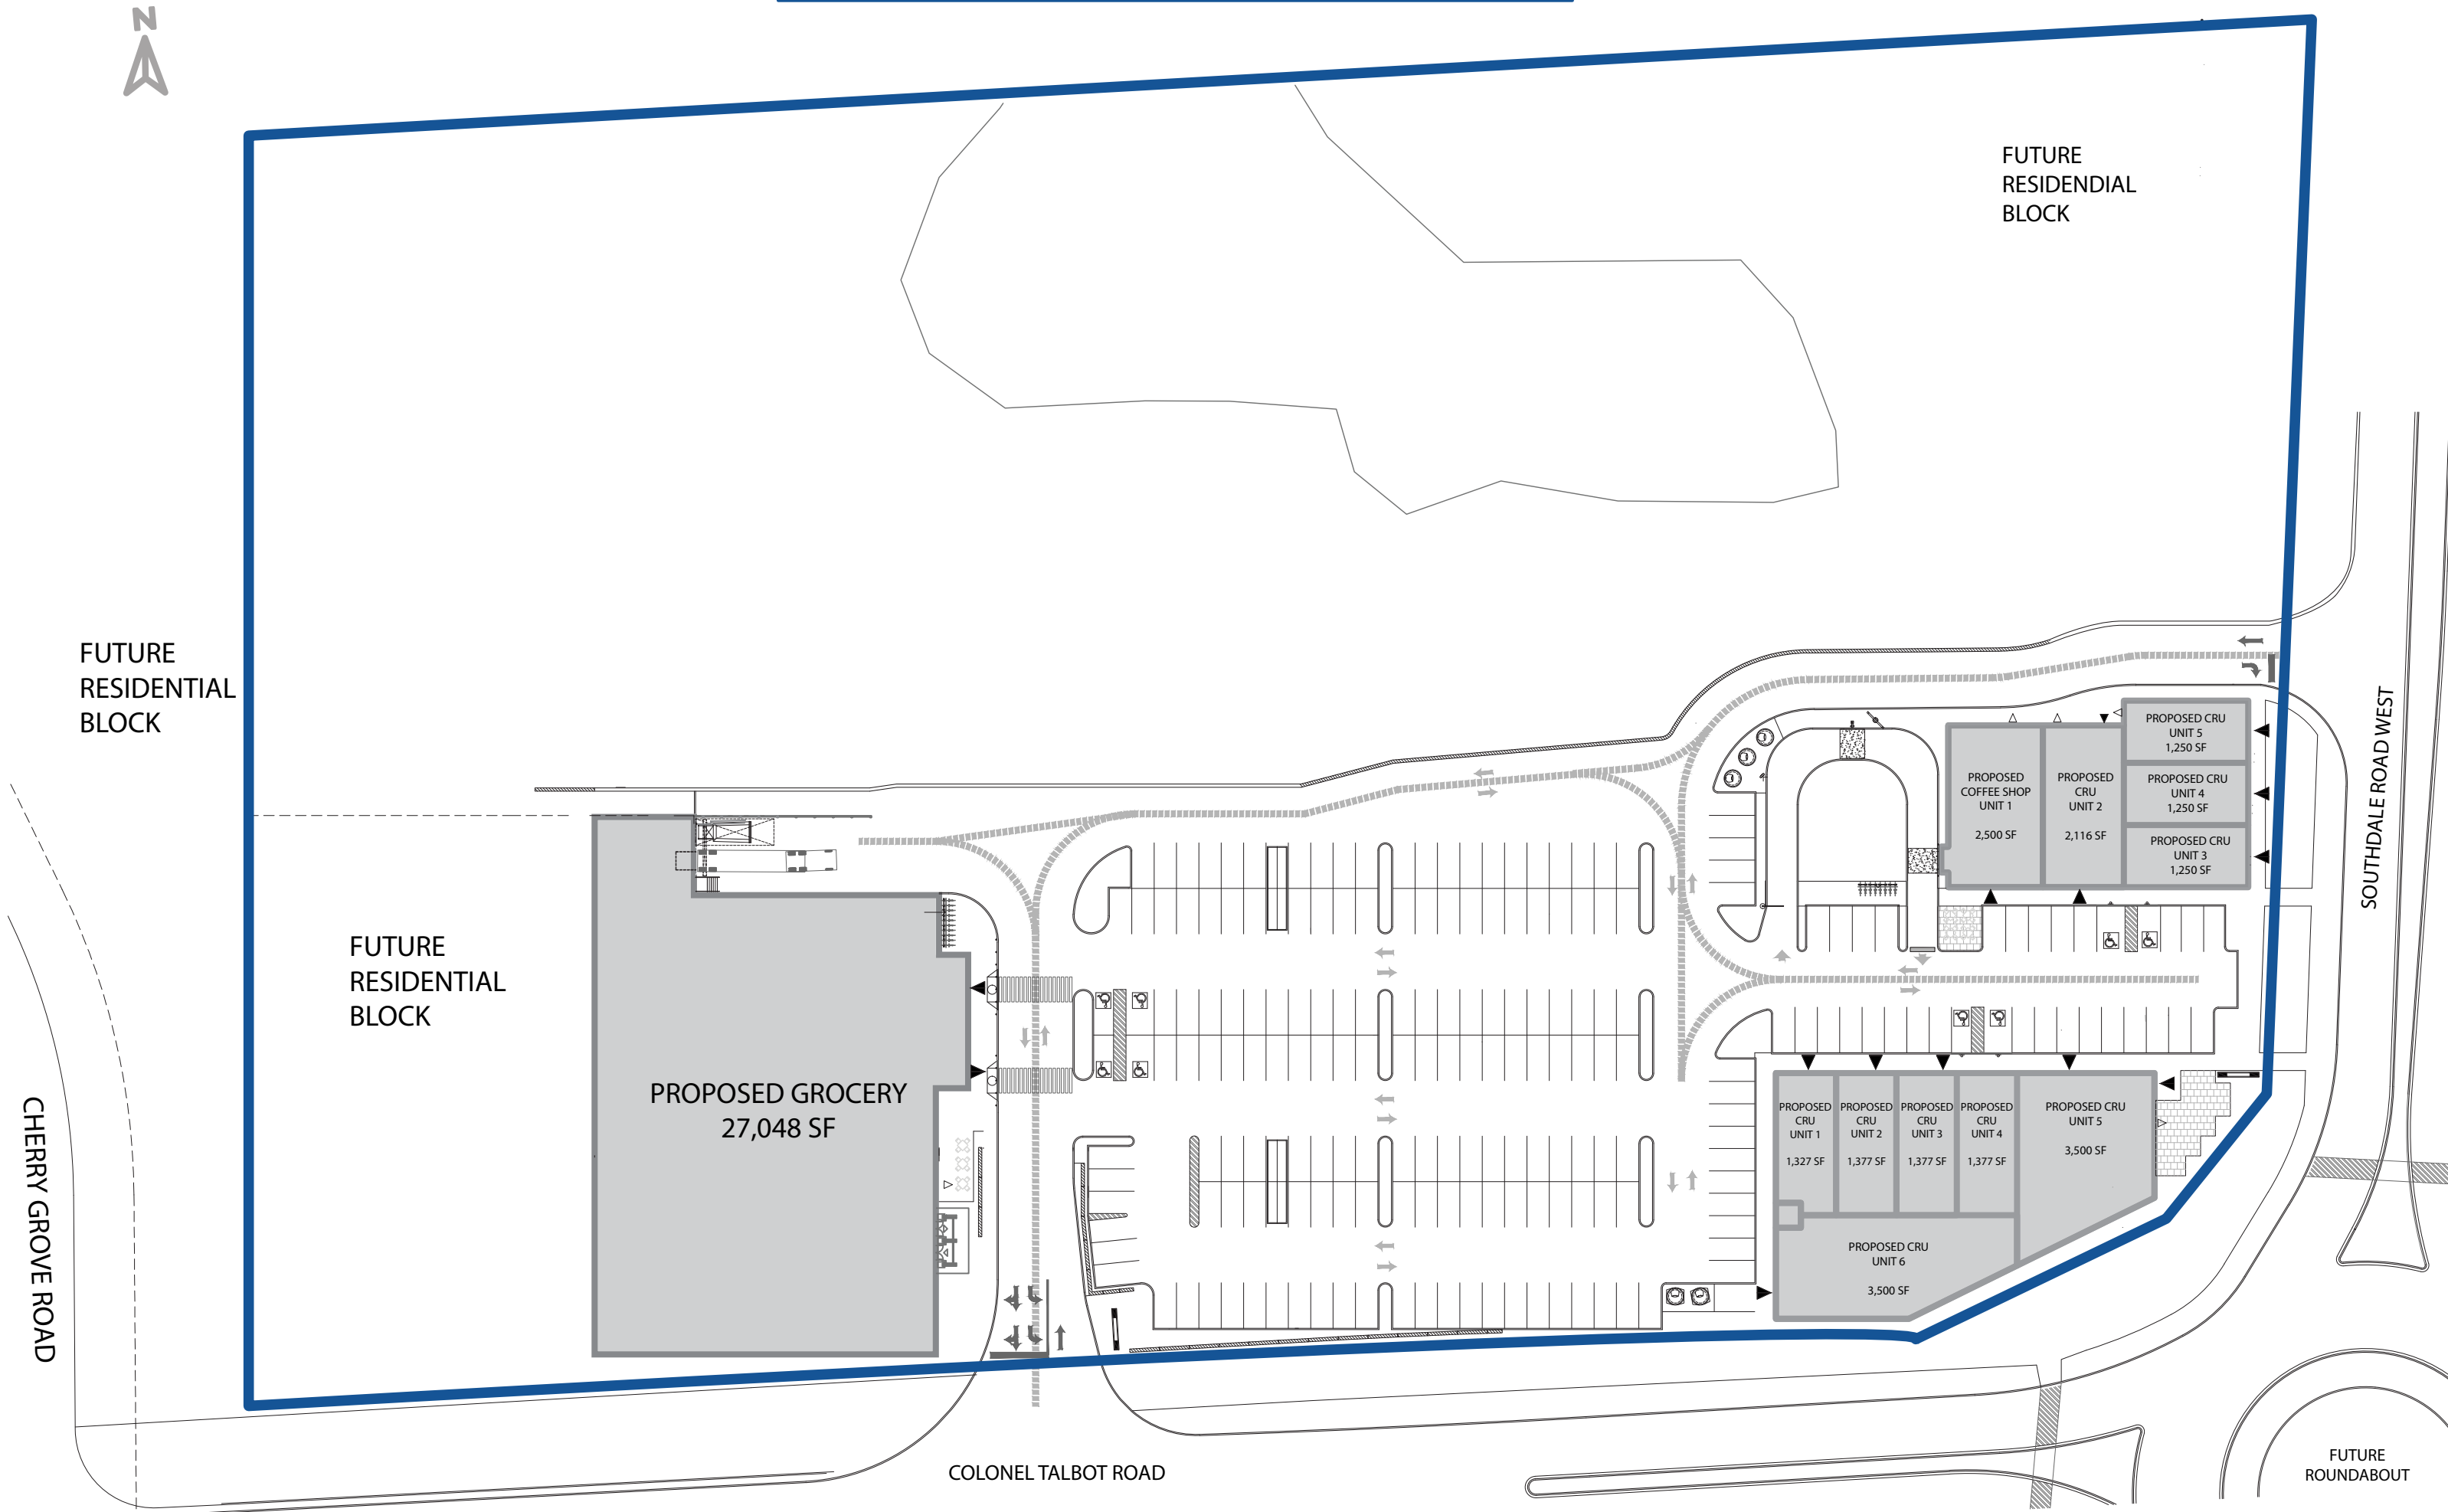

Forest Edge Commons

952 Southdale Rd. London, ON

FOREST EDGE COMMONS

For leasing inquires please contact us