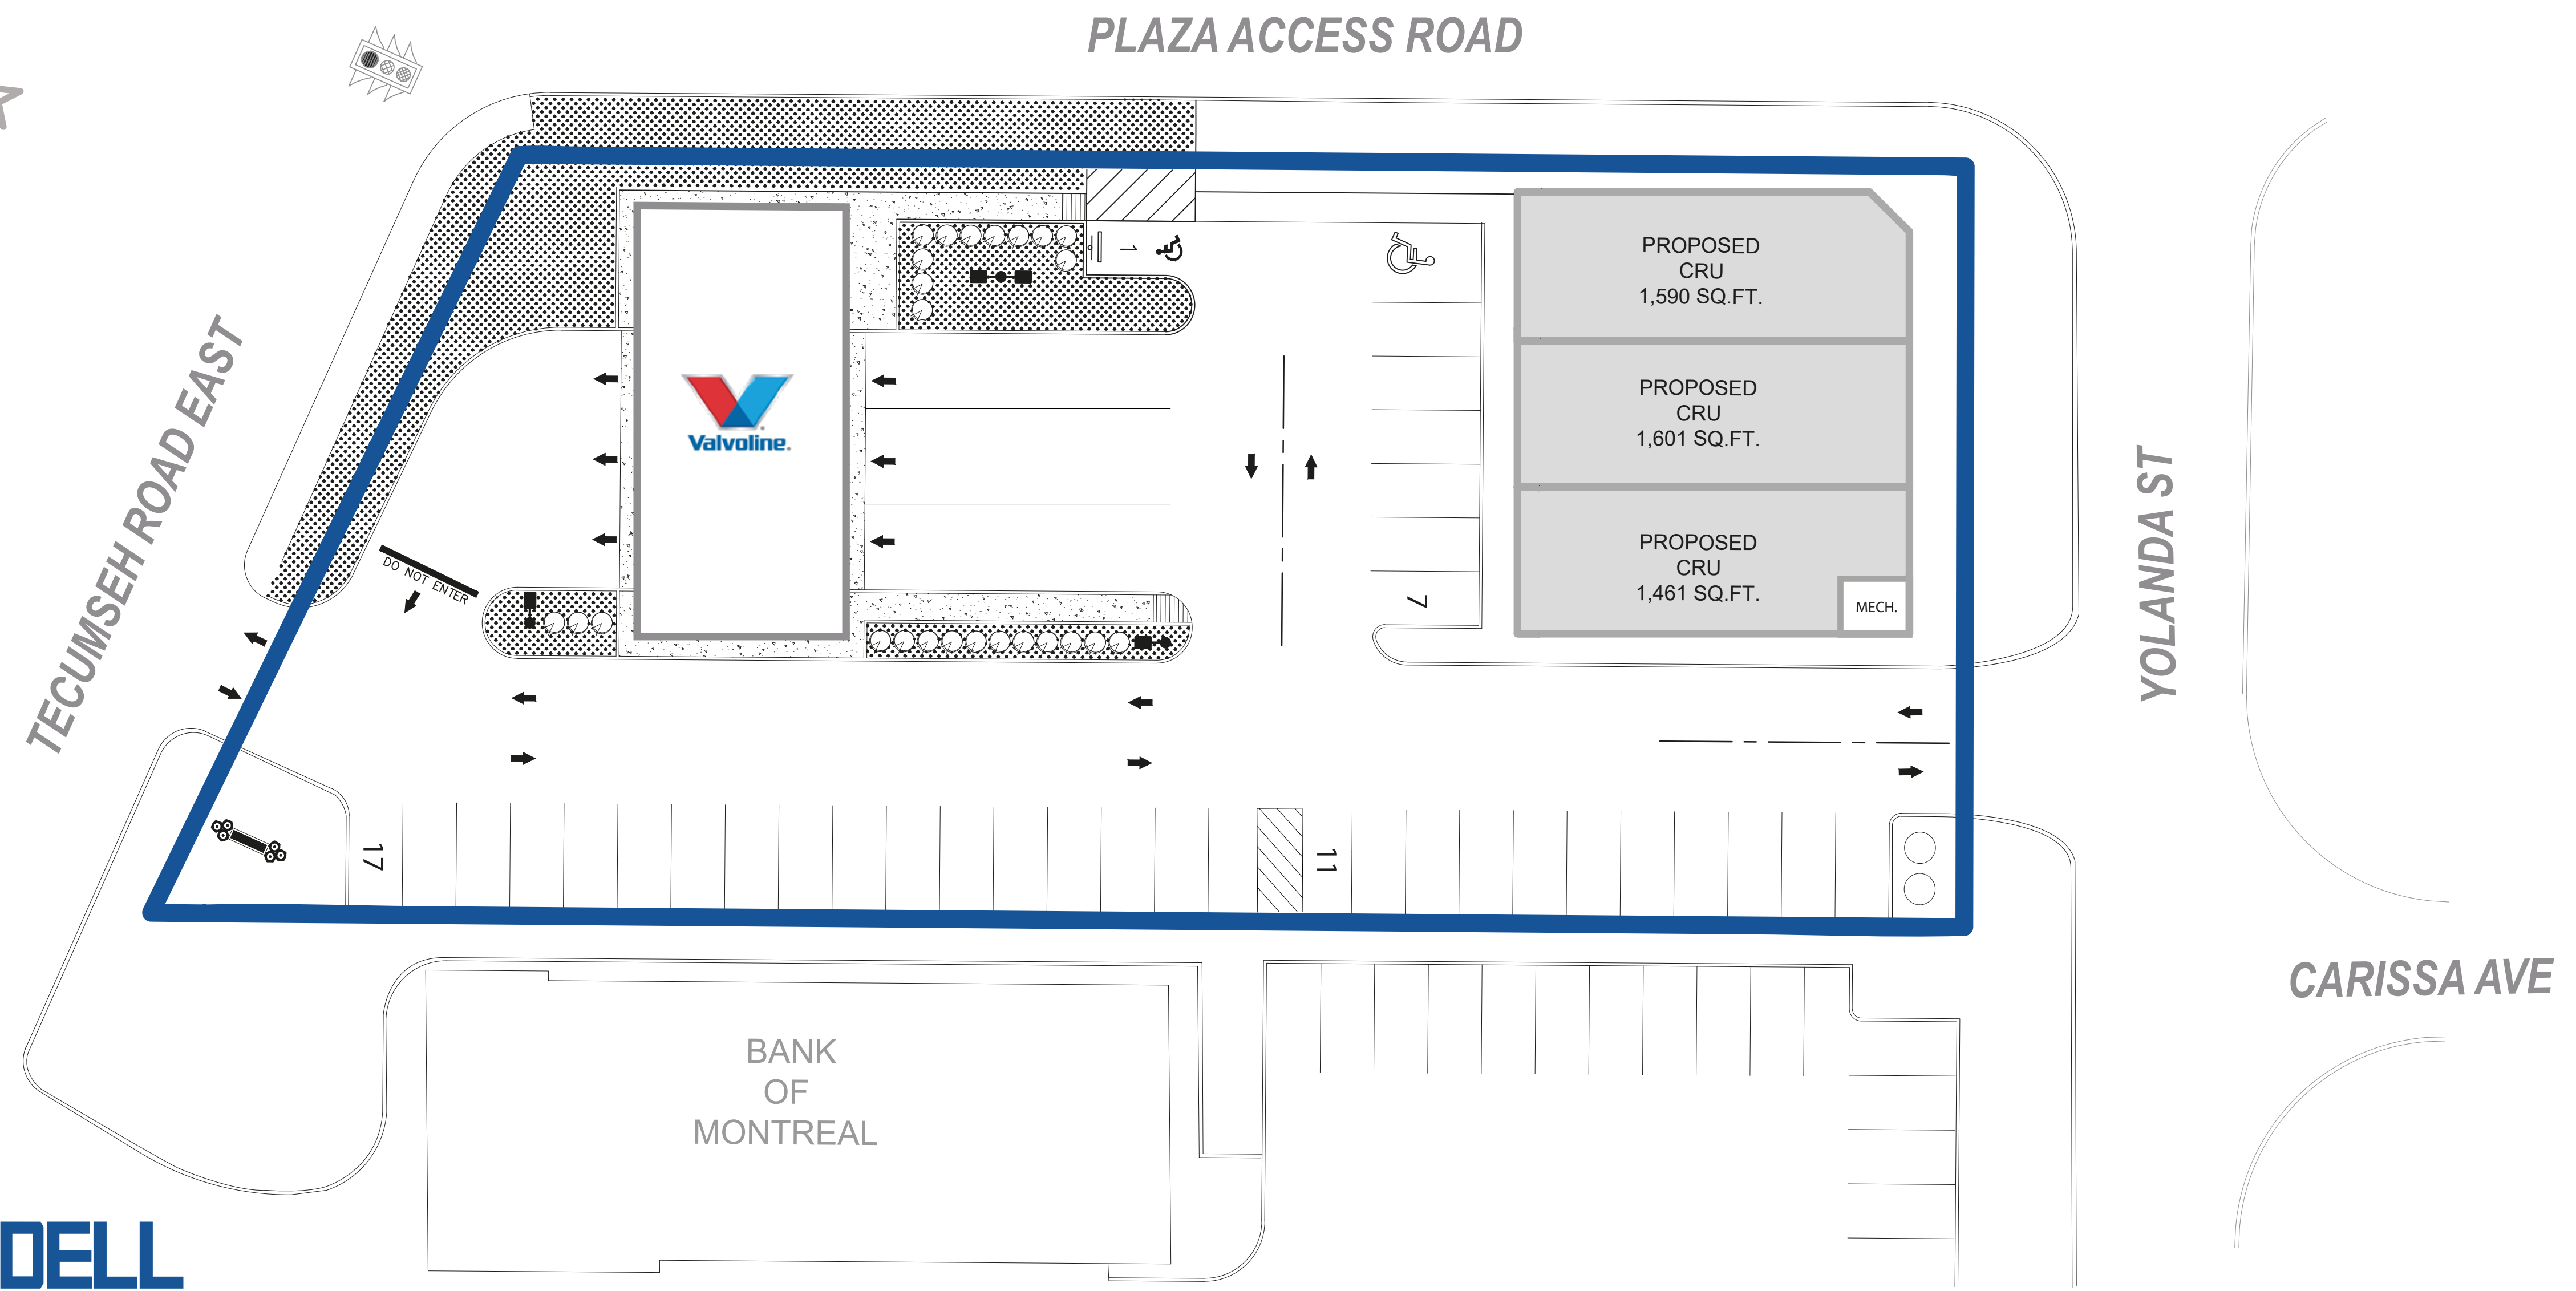

TECUMSEH YOLANDA CENTRE

For leasing inquiries please contact us

8025 Tecumseh E. Windsor, ON

info@westdellcorp.com

519.850.0000 Ext 208