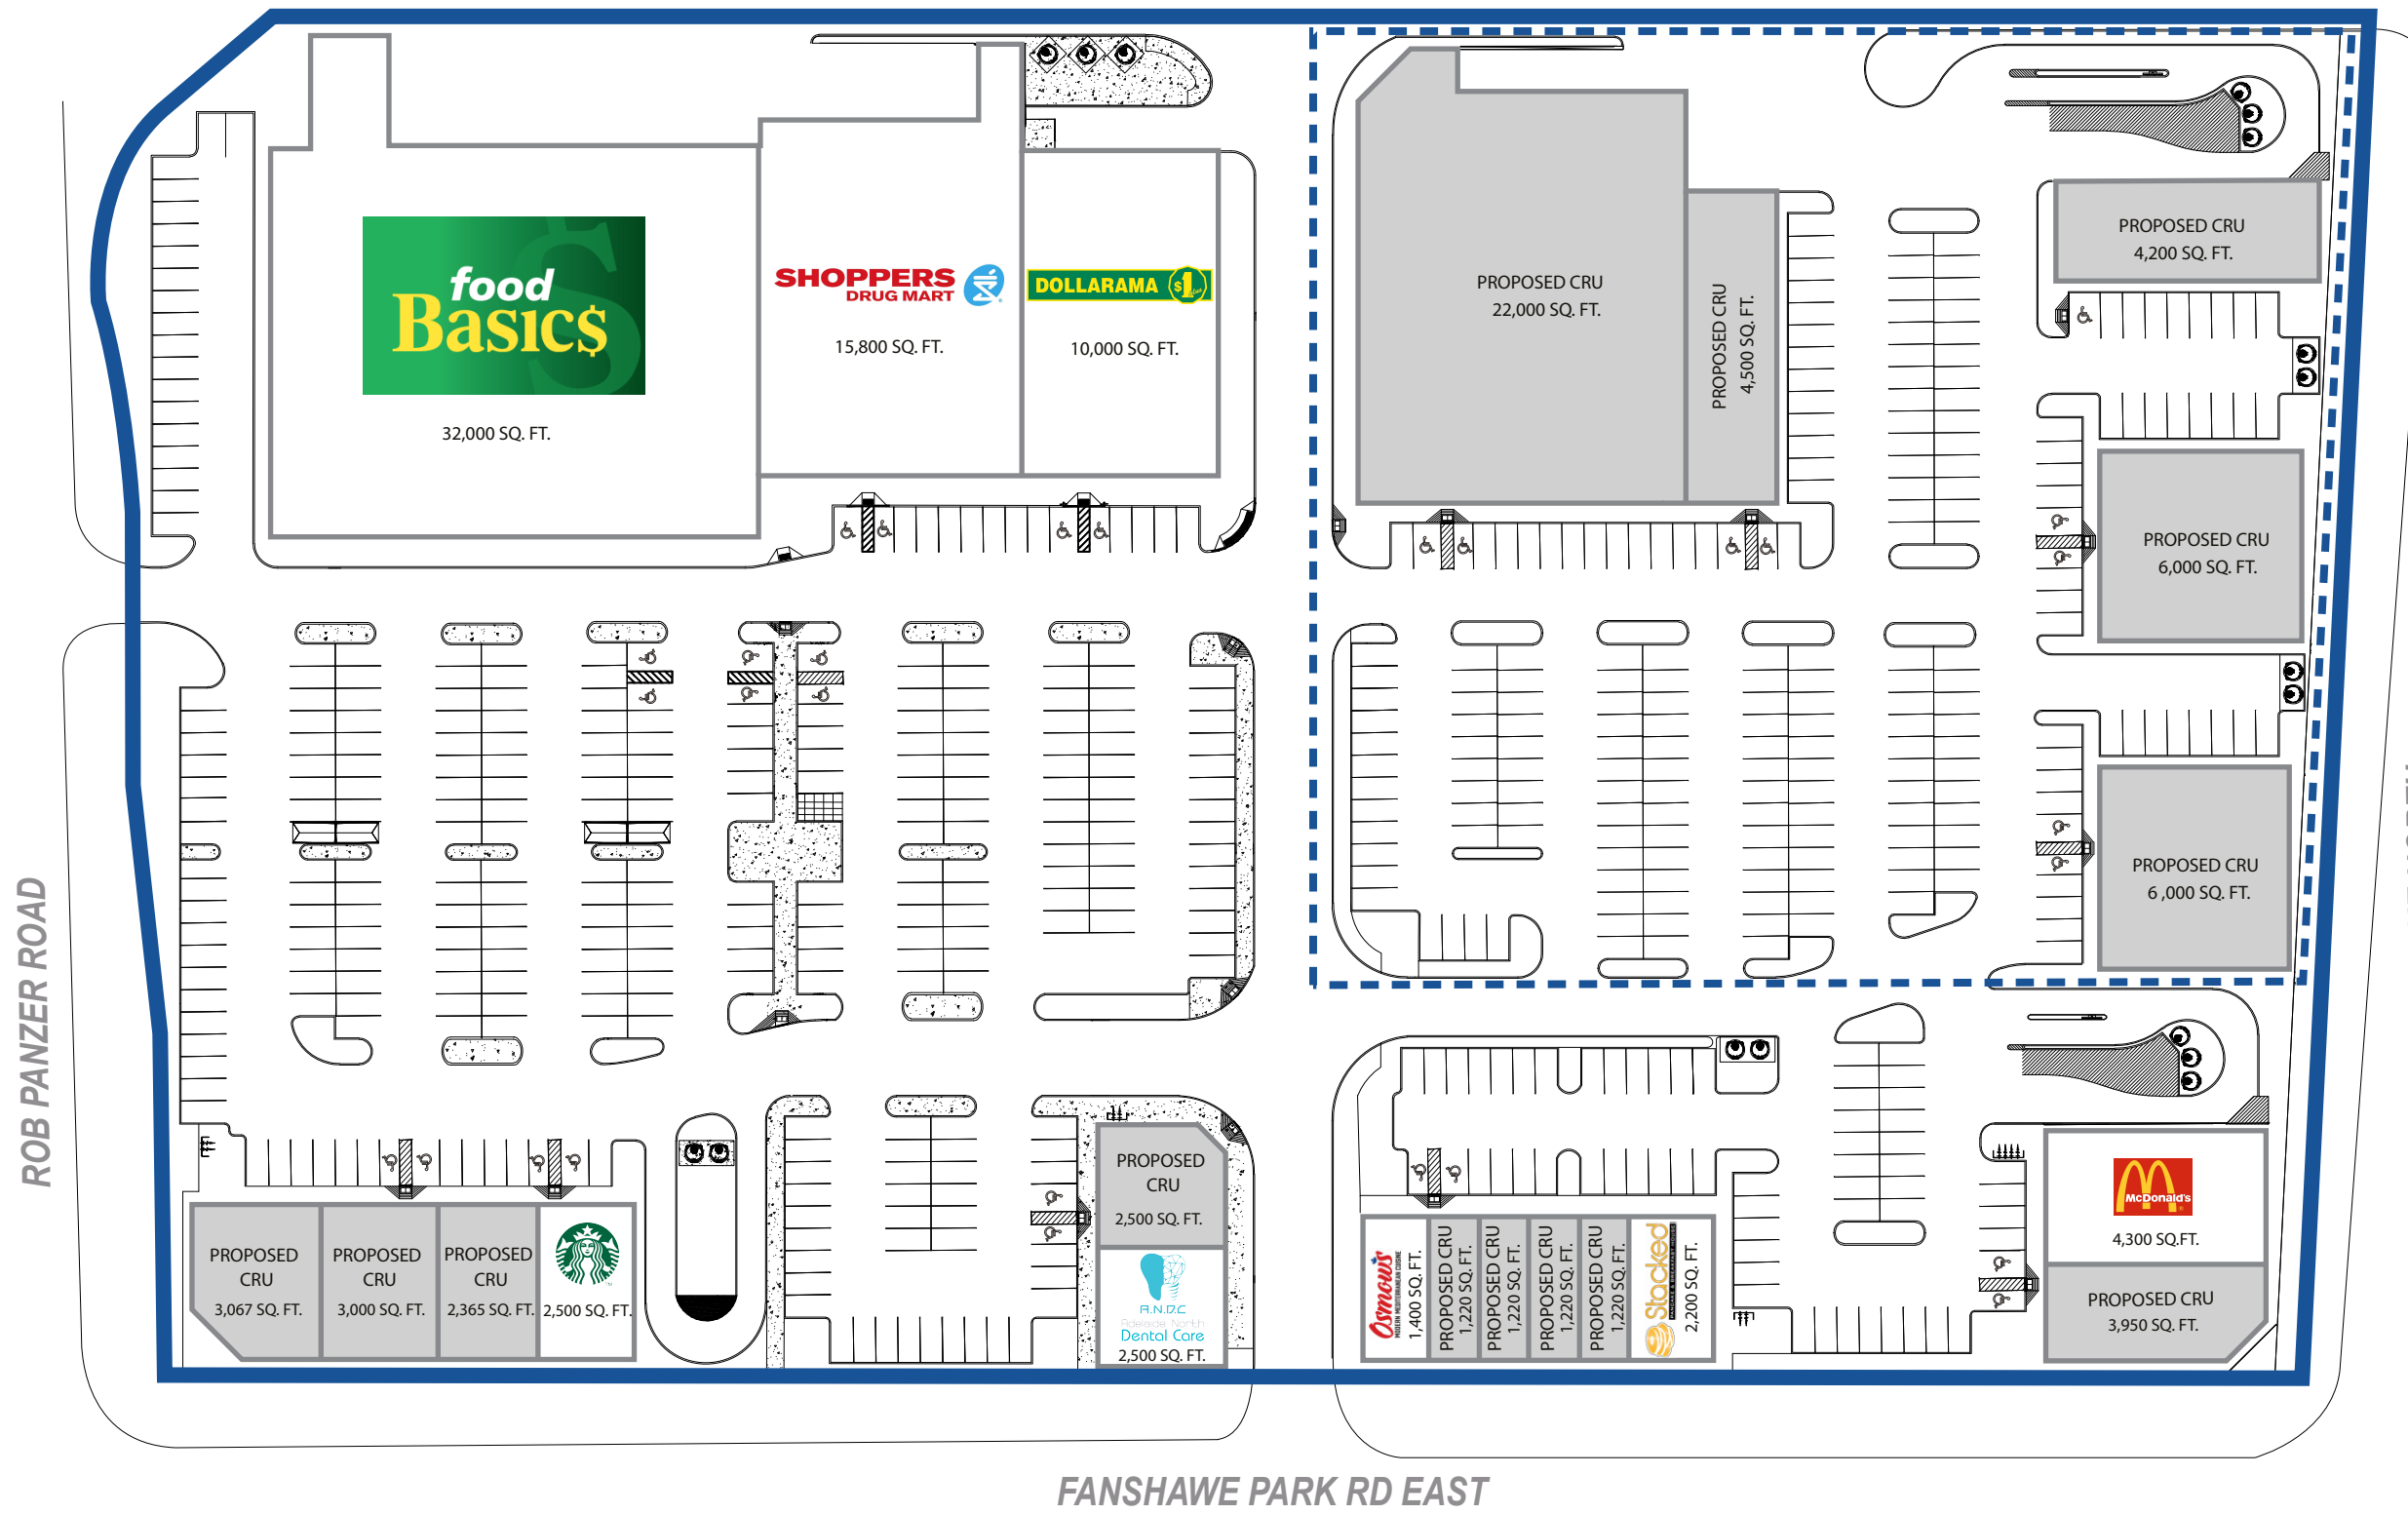

Stoney Creek Commons

1300 Fanshawe Park Rd E London, ON

STONEY CREEK COMMONS

For leasing inquires please contact us