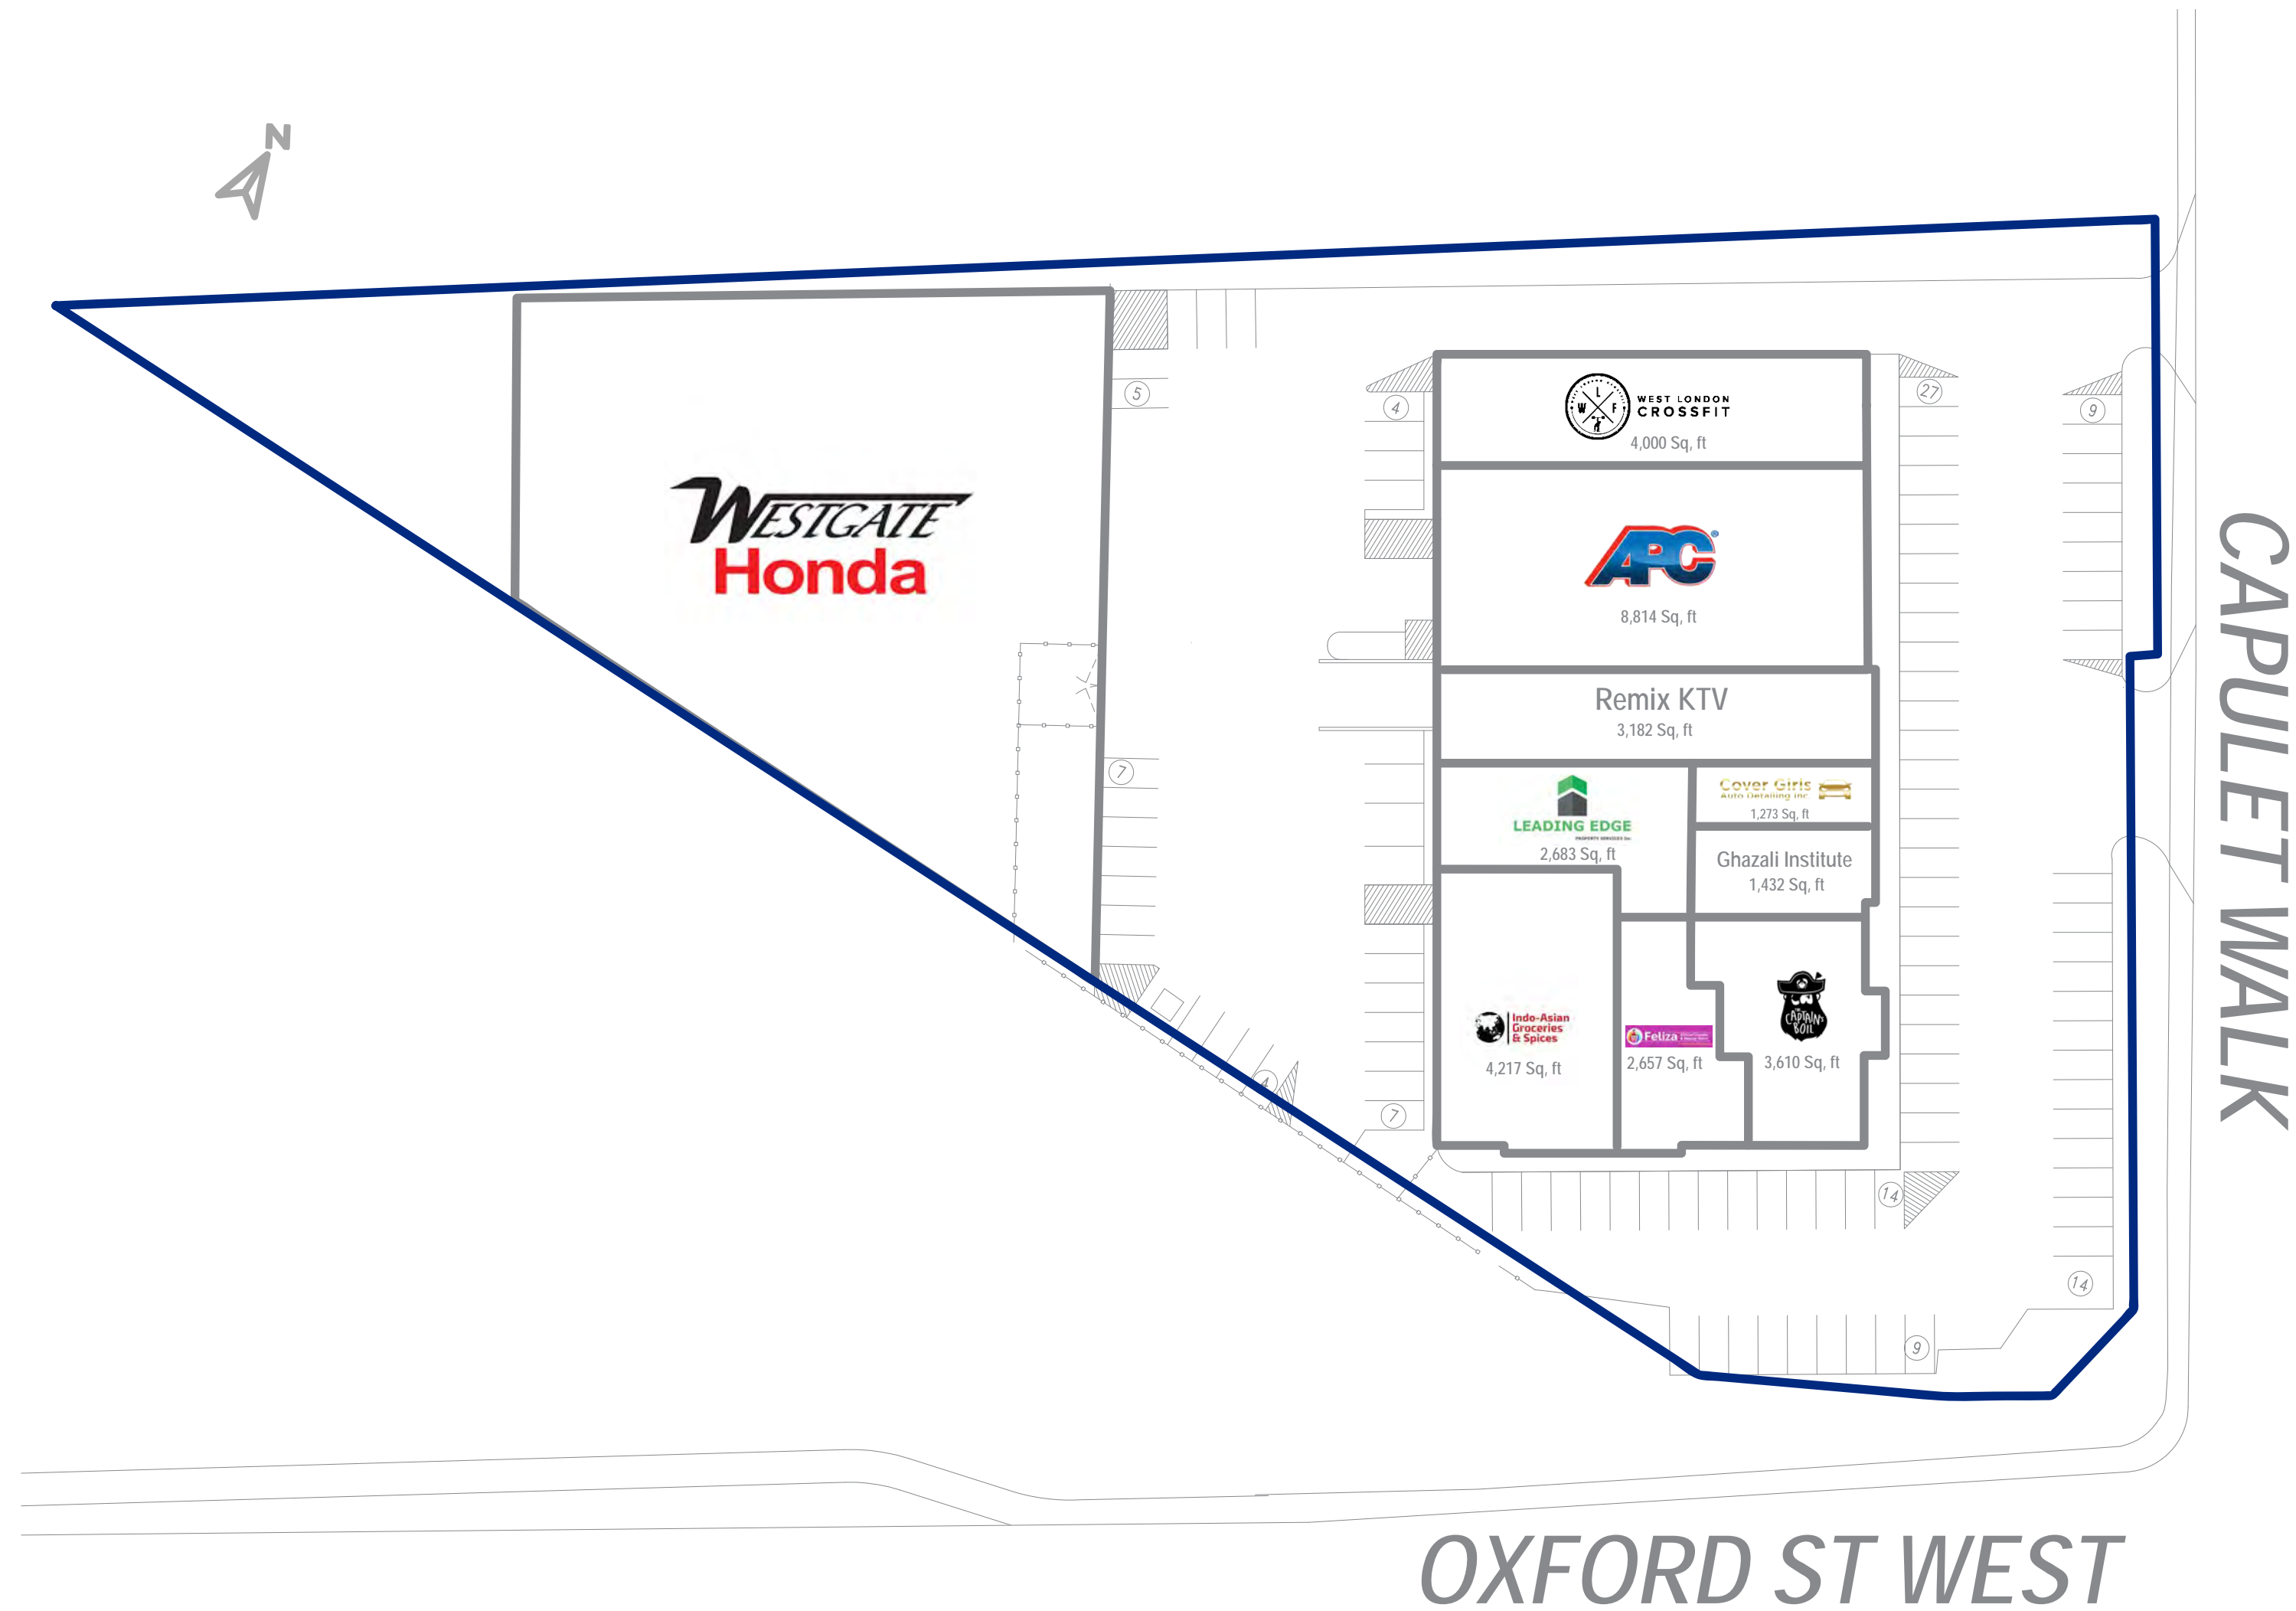

# Oxford Capulete Centre

689 Oxford St. W London, ON

For leasing inquires please contact us